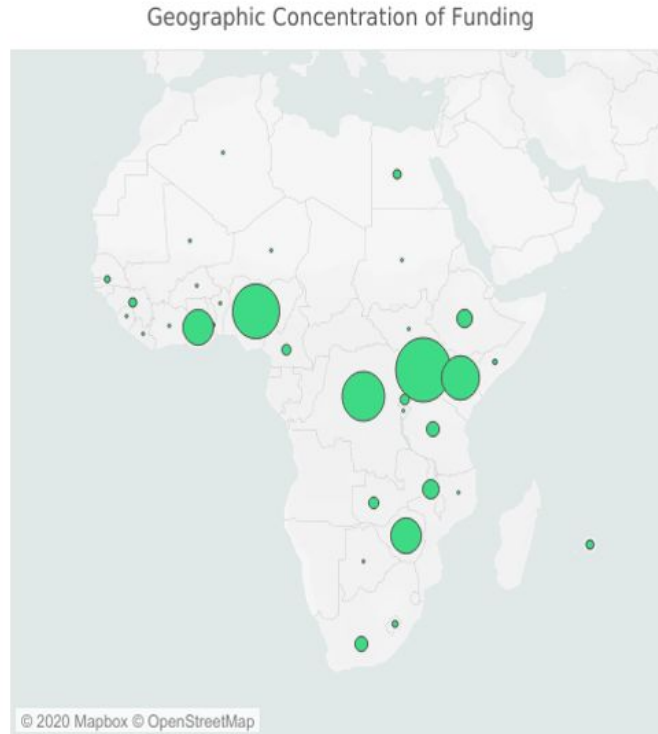

Pipeline Track (Find):

**ECHOING
GREEN**

The State of Social Entrepreneurship During a Global Pandemic

2020 State of Social Entrepreneurship

- The 2020 Data at a Glance
- Lack of Capital for Front-line Communities
- The State of Climate Leaders in Africa
- The Need for Collaborative Action and Shared Data

Lack of Capital for Front-line Communities

The State of Climate Leaders in Africa

**ECHOING
GREEN**

The State of Climate Leaders in Africa

Questions?

**ECHOING
GREEN**

**ECHOING
GREEN**

Thank You!