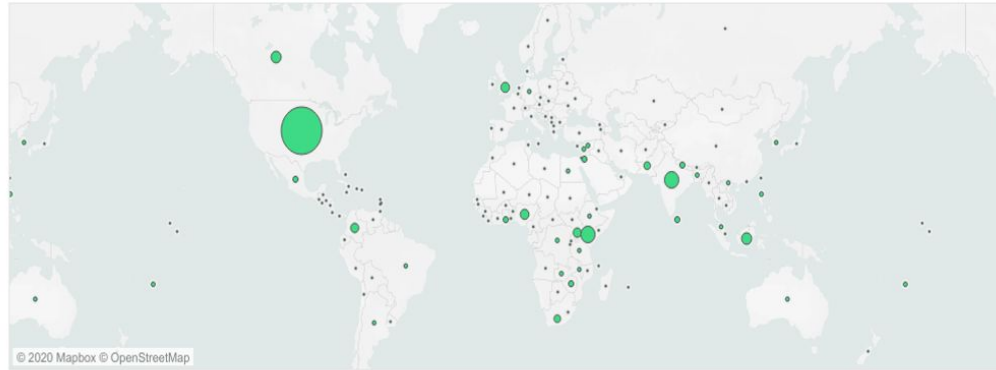

Lack of Capital for Front-line Communities