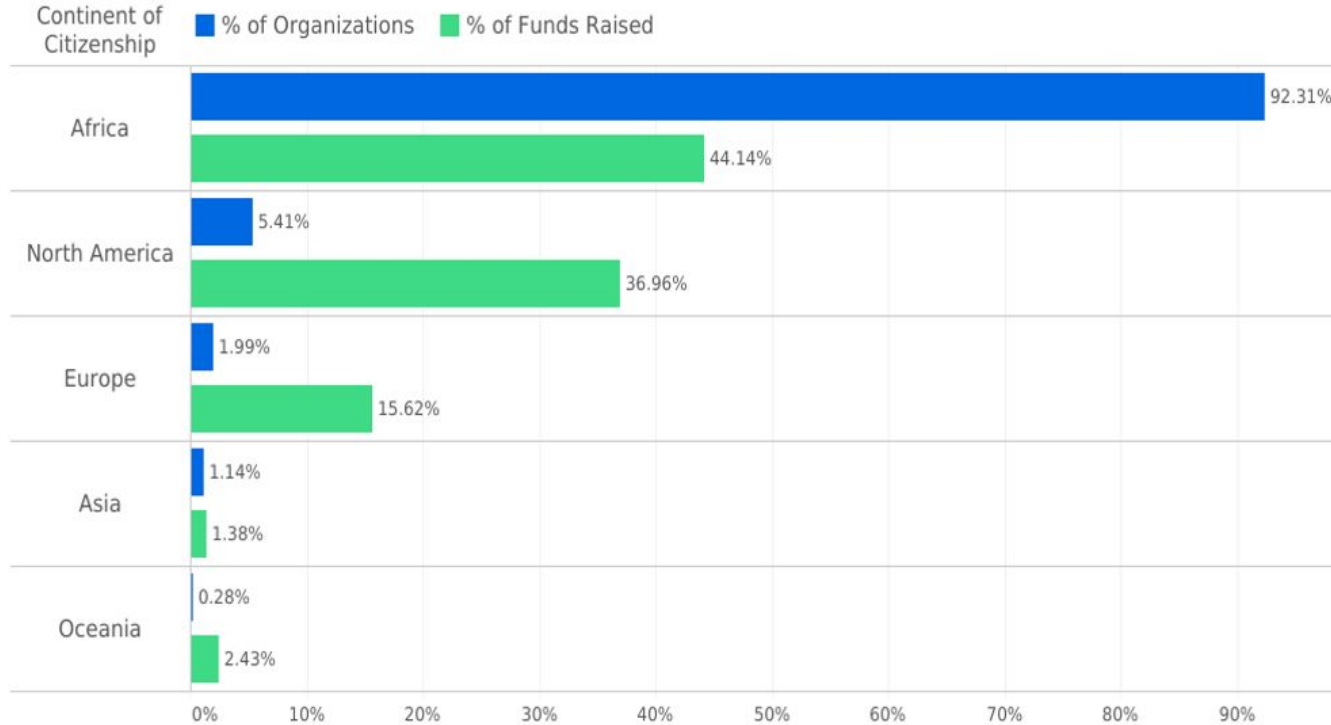

Pipeline Track (Find):

**ECHOING
GREEN**

The State of Social Entrepreneurship During a Global Pandemic

2020 State of Social Entrepreneurship

- The 2020 Data at a Glance
- Lack of Capital for Front-line Communities
- The State of Climate Leaders in Africa
- The Need for Collaborative Action and Shared Data

Lack of Capital for Front-line Communities

The State of Climate Leaders in Africa

**ECHOING
GREEN**

The State of Climate Leaders in Africa

Questions?

**ECHOING
GREEN**

**ECHOING
GREEN**

Thank You!