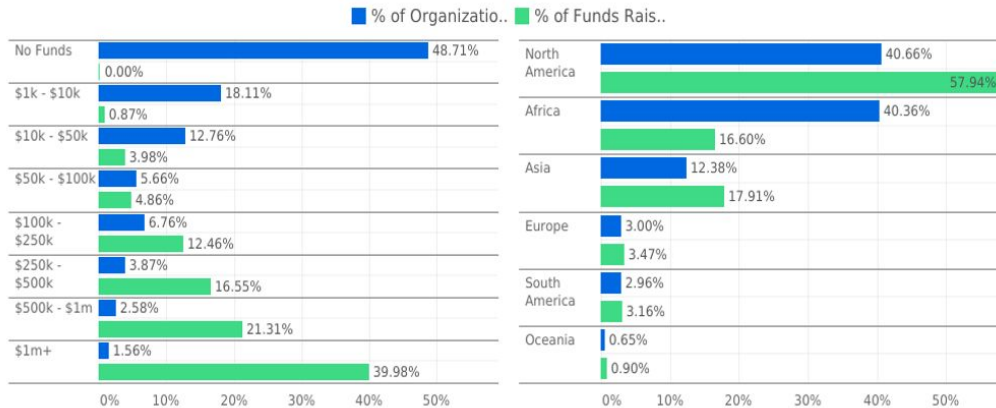

Pipeline Track (Find):

**ECHOING
GREEN**

The State of Social Entrepreneurship During a Global Pandemic

2020 State of Social Entrepreneurship

- The 2020 Data at a Glance
- Lack of Capital for Front-line Communities
- The State of Climate Leaders in Africa
- The Need for Collaborative Action and Shared Data

Lack of Capital for Front-line Communities

The State of Climate Leaders in Africa

**ECHOING
GREEN**

The State of Climate Leaders in Africa

Questions?

**ECHOING
GREEN**

**ECHOING
GREEN**

Thank You!