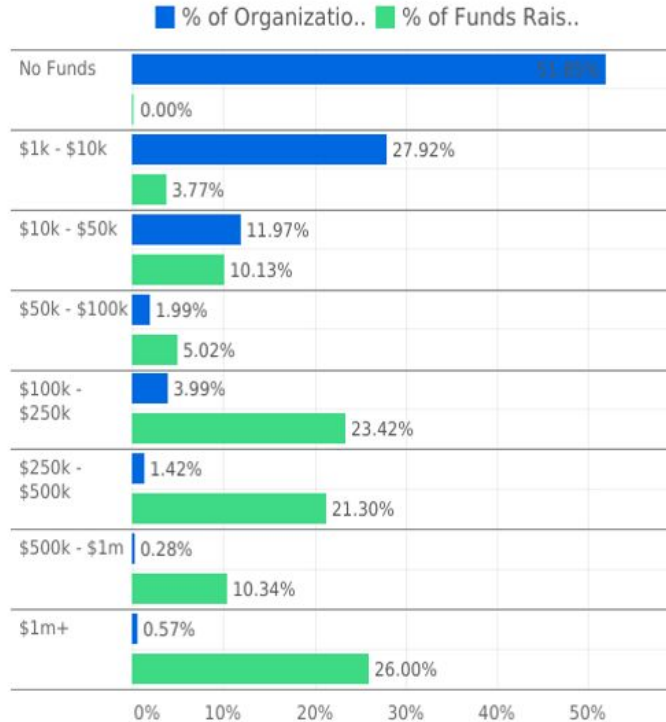

Pipeline Track (Find):

**ECHOING
GREEN**

The State of Social Entrepreneurship During a Global Pandemic

2020 State of Social Entrepreneurship

- The 2020 Data at a Glance
- Lack of Capital for Front-line Communities
- The State of Climate Leaders in Africa
- The Need for Collaborative Action and Shared Data

Lack of Capital for Front-line Communities

The State of Climate Leaders in Africa

**ECHOING
GREEN**

The State of Climate Leaders in Africa

Questions?

**ECHOING
GREEN**

**ECHOING
GREEN**

Thank You!